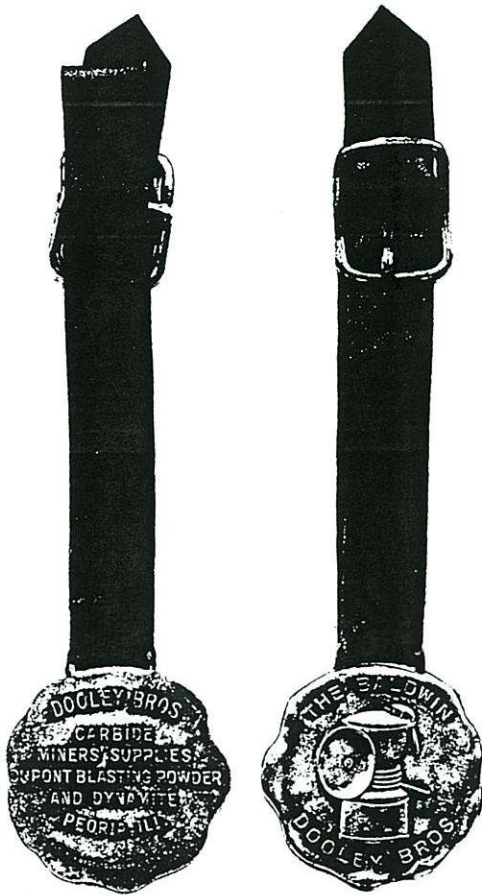

Collector's Talk

Pin Back

On a recent trip to Globe, Arizona, I found this nifty yellow and black pin back. The pin is .875" in diameter and says: "ARIZONA SMALL MINE OPERATORS ASSOCIATION." In the center of the pin there is carbide hand lamp and a crossed pick and hammer.

On the back it says: Made by the St. Louis Button Co., St. Louis, Mo. If anyone knows anything about this mining association, we would like to print your comments in the next MAC.

Ted Bobrink

An Unusual Watch Fob

Bob Hooks of Pasadena, California, sent us the information on his outstanding watch fob from the Dooley Bros. Mining and Supply Company of Peoria, Illinois. It is made of pewter, is 1.5" in diameter, and has a Baldwin pinch-waist cap lamp in the center. On the back it says: