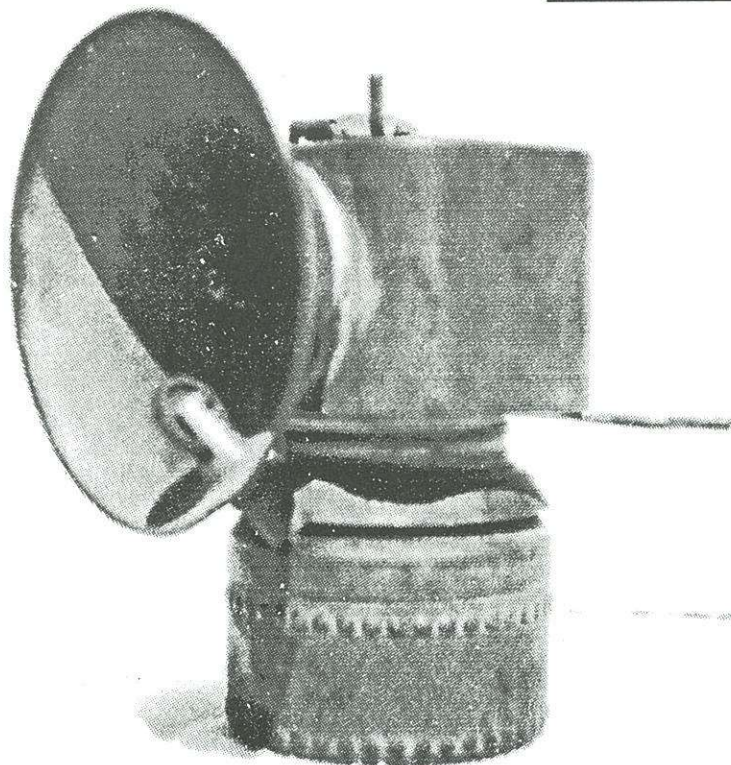

### Clickster Scores Again!

Yes, Larry Click has upgraded his **Anton Square Light**. This lamp is the style with the wire brace, unlike some others which have the flat strap soldered to the sides. Like all Anton Square Lights, the reflector screws into a socket.

Below is a salesman's sample of a canvas miner's cap. It has the three patent dates on it with Pat. Nov. 7, 1911 on the bill, front part where the lamp hangs, and inside on top of canvas. The cap is 2" high and 3 1/2" in diameter. The cap has two 1/4" canvas bands sewn around it. The oil wick is 1 1/2" tall.