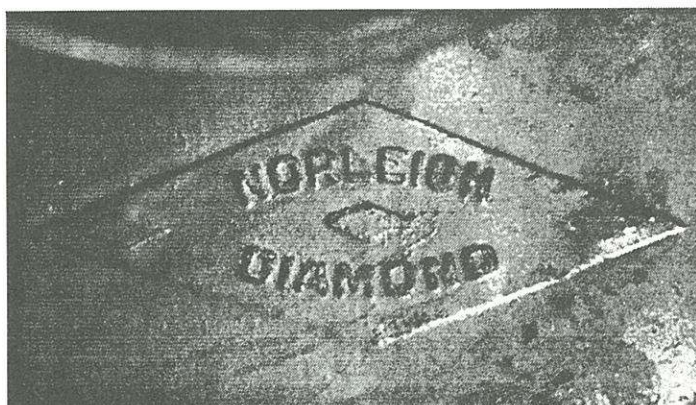

King Powder Matchbook

Submitted by Neal Ressler.

Norleigh Diamond

No, it's not the rare miner's carbide lamp, but the logo from a barn lantern. They were made by the Shapleigh Hardware Company. The name Norleigh comes from a combination of Norvell and Shapleigh. The above stamping is from the top of kerosene tank. Norleigh Diamond kerosene lanterns are rated as fairly common in their category. In a recent book of lanterns with 1997 prices, this one is valued at \$25.