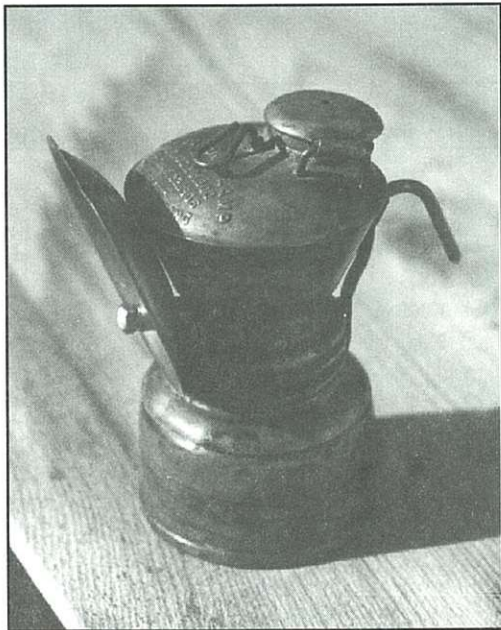

## WHAT'S NEW IN COLLECTING

*I.T.P. (It's Trouble Proof) Lamp Tag - 1.25" x 2.75"*

### I.T.P. — It's Trouble Proof

Found in the Calico Mining District of Southern California.

Advertising message comes straight from the carbide lamp.

*Baldwin Lamp with tilt reflector. Submitted by Deric English.*