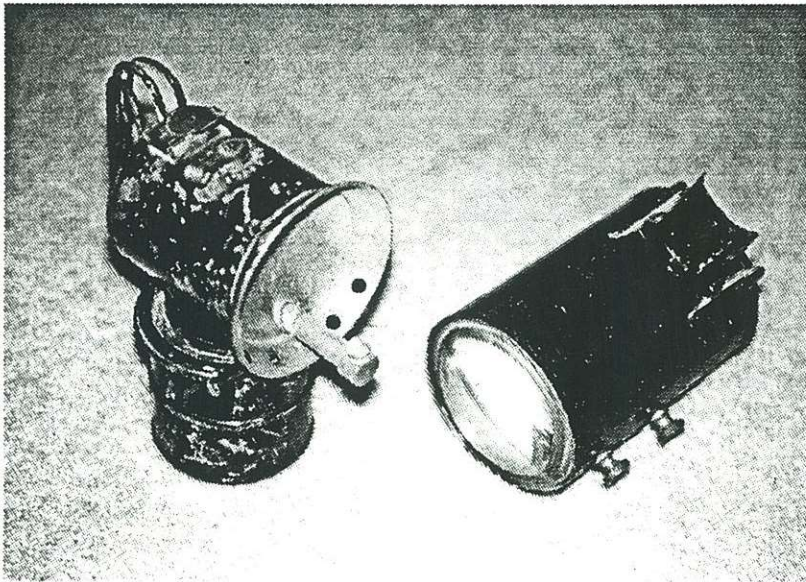

## Big Black Justrite

Recently added to the Len Gaska collection of fine Justrites is this factory modified version of a Western Special. The finish is black paint over nickel-plated brass.

A lens tube attaches to the face of the lamp and contains two powerful lenses, adjustable with two knurled knobs that are visible from the side of the tube. A hooded vent hole exits the top of the closed tube to emit the burned acetylene.

The burner is a long upturned spout with a large twin port lava tip. The lamp is reminiscent in some ways to Baldwin's Vitak projector lamp. Whatever its intended purpose, it appears that its function is to focus a strong narrow beam of light. We're a little hesitant at this time to call it a "shooters lamp"!