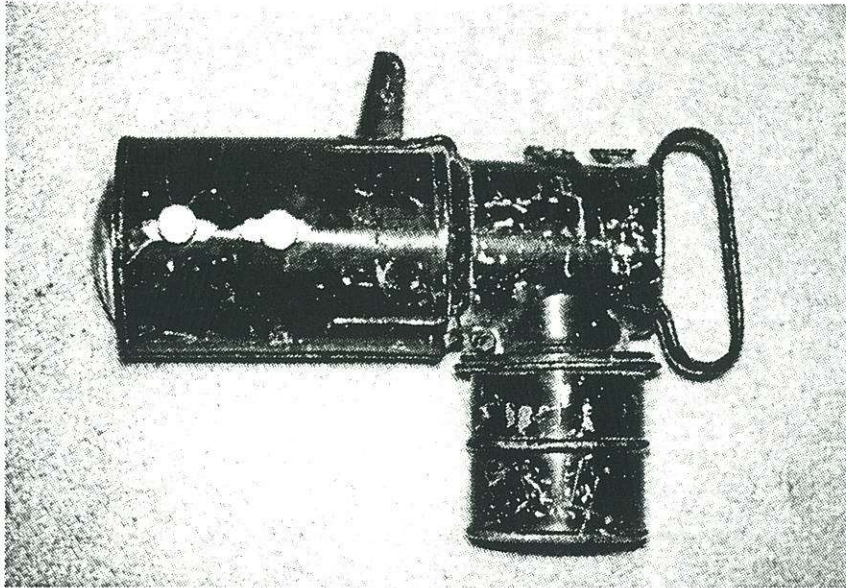

## Big Black Justrite

Recently added to the Len Gaska collection of fine Justrites is this factory modified version of a Western Special. The finish is black paint over nickel-plated brass.

A lens tube attaches to the face of the lamp and contains two powerful lenses, adjustable with two knurled knobs that are visible from the side of the tube. A hooded vent hole exits the top of the closed tube to emit the burned acetylene.

The burner is a long upturned spout with a large twin port lava tip. The lamp is reminiscent in some ways to Baldwin's Vitak projector lamp. Whatever its intended purpose, it appears that its function is to focus a strong narrow beam of light. We're a little hesitant at this time to call it a "shooters lamp"!