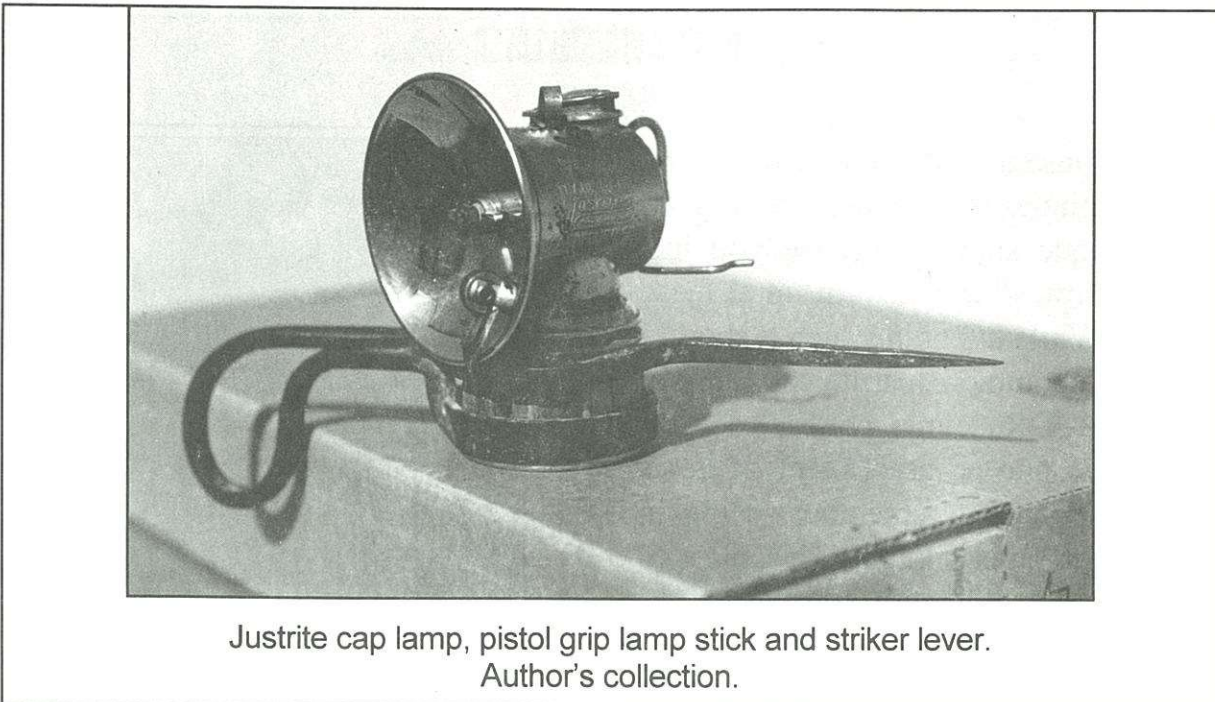

Justrite cap lamp, pistol grip lamp stick and striker lever.
Author's collection.

References: *The Miner's Flame Light Book*, by Henry Pohs. 1995.