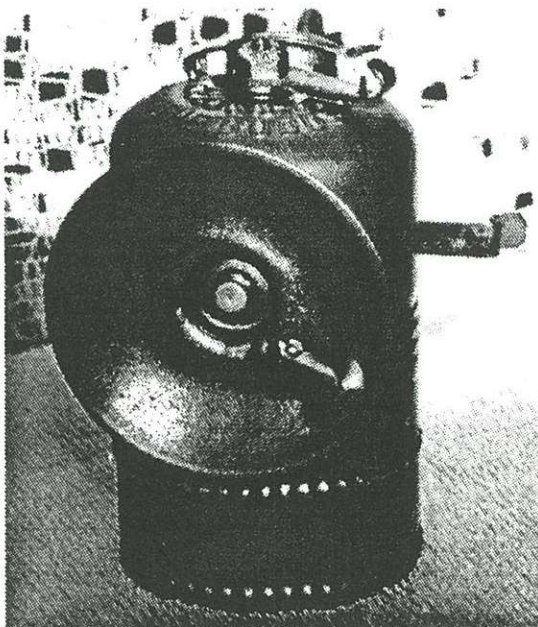

Nickel-plated The Buddy

The nickel plating is darkened and worn, but this rare "The Buddy" cap lamp is another first to be seen by many of us. Larry Click recently obtained this beauty from Brad Ross. There used to be a big dent in the shoulder area.....but you can't see it any more. Larry has become quite an artist at lamp repair and dent removal.