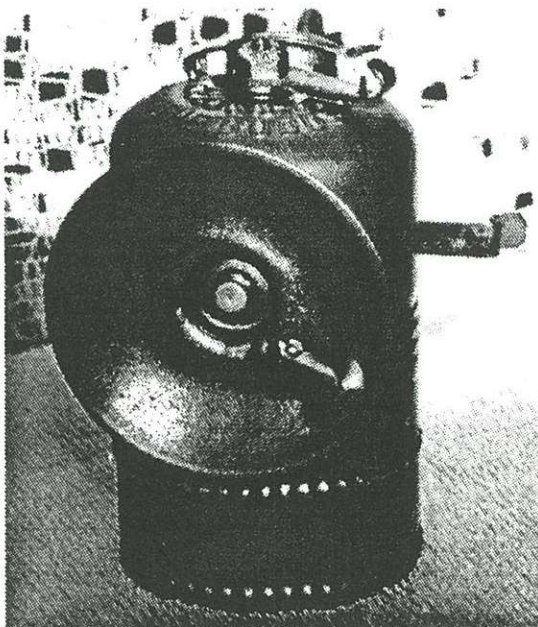

M.U.F.I.B. Maple City Discovered

Well, here it is. Mint-Unfired-In-Box. It's the first boxed Maple City we've ever seen. The lucky guy to find this was Larry Click. The box is a bit faded and tattered, but it's all there, tan with red lettering. Below are three views of the box, and of course Larry's shiny pride and joy.

Nickel-plated The Buddy

The nickel plating is darkened and worn, but this rare "The Buddy" cap lamp is another first to be seen by many of us. Larry Click recently obtained this beauty from Brad Ross. There used to be a big dent in the shoulder area.....but you can't see it any more. Larry has become quite an artist at lamp repair and dent removal.