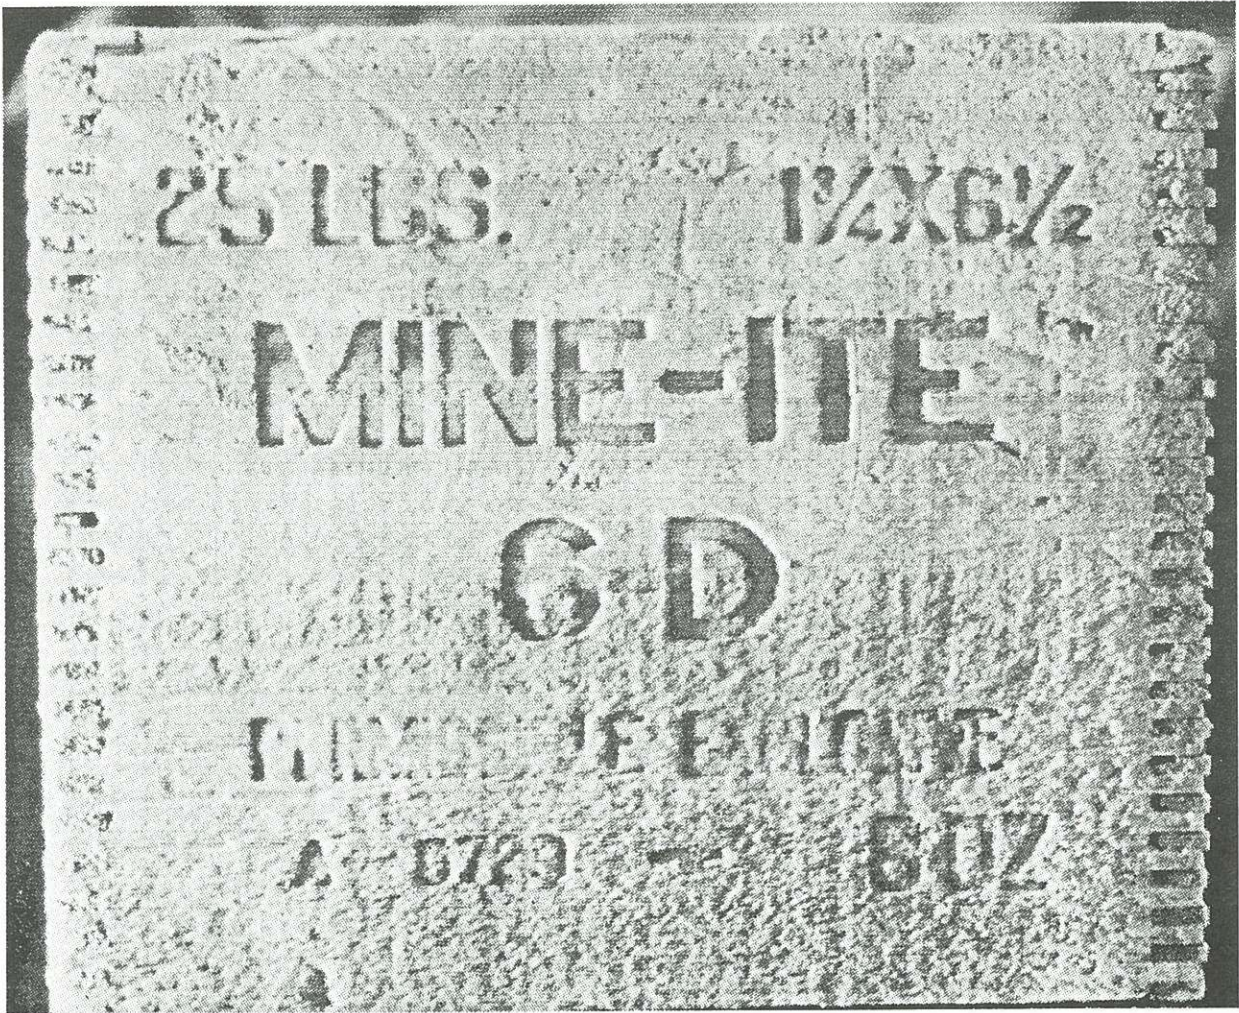

Mine-Ite: A Grasselli Product

by George Showengerdt and Paul Kouts

George Showengerdt found this nice 25 lb. dynamite box and Paul Kouts dug up some information on the brand.

"Mine-ite" was a brand name for permissible powders made by the Grasselli Powder Company, Cleveland, OH. The company trademark was "GRASSELLI" and was usually stenciled on each cartridge and box. They also carried: fuse, caps, electric caps, blasting machines, cables, etc. Company was established in 1839.

A 1919 ad lists these brands of permissible powders:

Feul-ite #3 & #3 L.F. (Low Freezing)
Cameron #1-A
Mine-ite A, A-2, B, 5-D, and

Mine-ite 6-D Not quite as speedy a powder as Feul-ite but of enormous pressure. It is so balanced as to speed, expansion, U.D.C., etc, as to make it especially adapted to lump coal production. Practically fumeless.